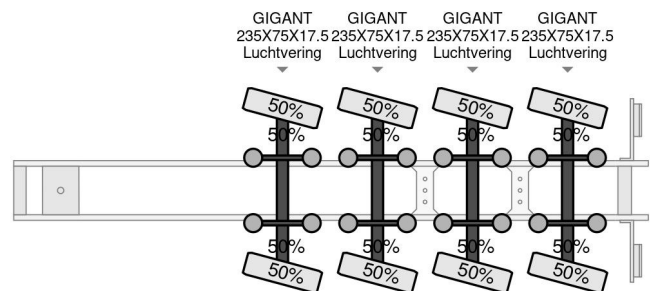

Doll 4 AXEL STEERING 66200 TON

COMMON

Price	€ 47.950,- ex VAT
Id	DOD04009-G
Make	Doll
Type	4 AXEL STEERING 66200 TON
Year	2011
Construction	Low loader
Gross weight	66.200 kg

PROPERTIES

First registration date	03-03-2011
Vehicle identification number	W09T4H44880D04009
Axle count	4
Weight	20.320 kg
Construction dimensions (l/b/h)	
Load capacity	45.880 kg

Doll 4 AXEL STEERING 66200 TON

Referentienummer: DOD04009-G

ACCESSORIES

- Anti-lock braking system

DESCRIPTION